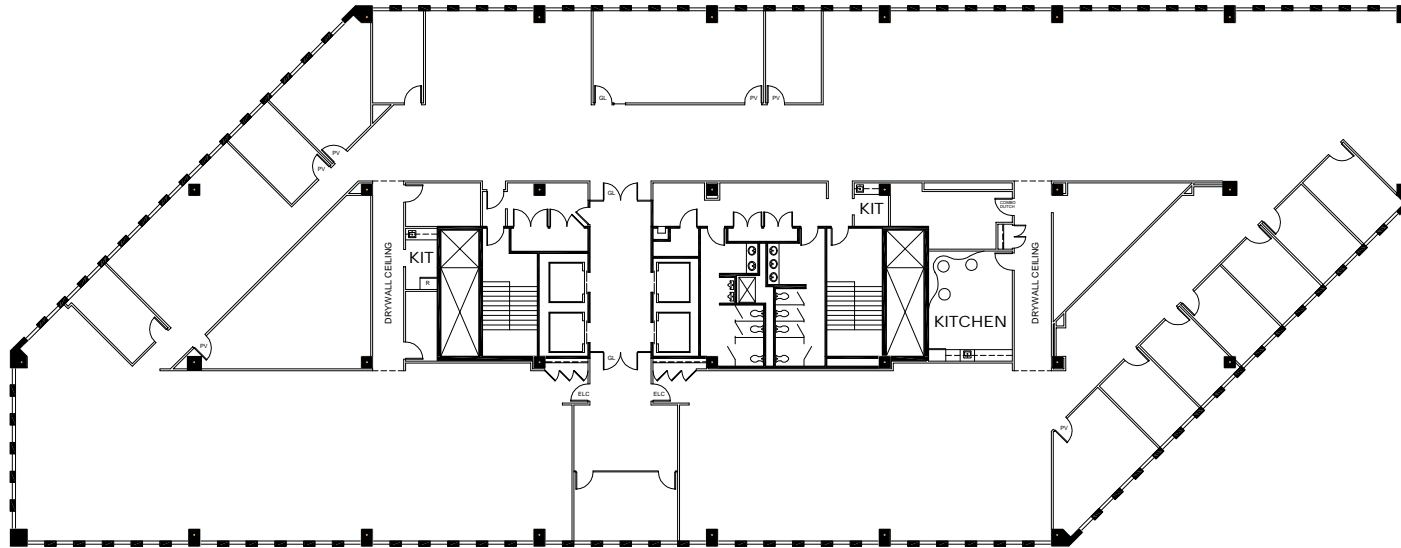

# GlenStar

Presidents Plaza  
8700 Bryn Mawr - Suite 900-s  
Chicago, IL

Available Space = 19,515 RSF

Tower Elevation

## PRESIDENTS PLAZA FEATURES

- Chicago Address
- Walk to Blueline "L" Train
- Four-Way Interchange
- Great Amenities
- Major Common Area Renovations in 2008

## SUITE FEATURES

- Full Floor
- Part of a 78,286 RSF Contiguous Space of Floors 9, 10, 11 & 12
- Kitchen