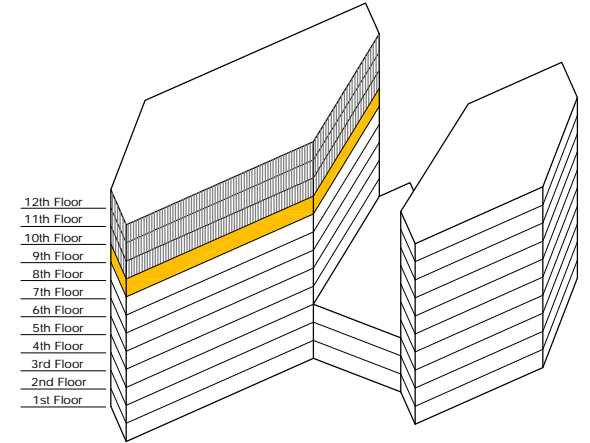

# GlenStar

Presidents Plaza  
8700 Bryn Mawr - Suite 900-s  
Chicago, IL

Available Space = 19,515 RSF

Tower Elevation

## PRESIDENTS PLAZA FEATURES

- Chicago Address
- Walk to Blueline "L" Train
- Four-Way Interchange
- Great Amenities
- Major Common Area Renovations in 2008