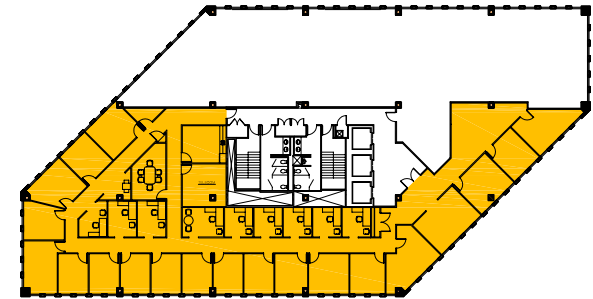

Presidents Plaza
 8700 Bryn Mawr - Suite 900n
 Chicago, IL

Available Space = 8,045 RSF

SUITE FEATURES

- Elevator Lobby Exposure
- 20 Perimeter Offices
- 9 Drywalled Workstations
- 24hr AC Cooling in Telecom Room
- Kitchen

PRESIDENTS PLAZA FEATURES

- Chicago Address
- Walk to BlueLine "L" Train
- Four-Way Interchange
- Great Amenities
- Major Common Area Renovations in 2008