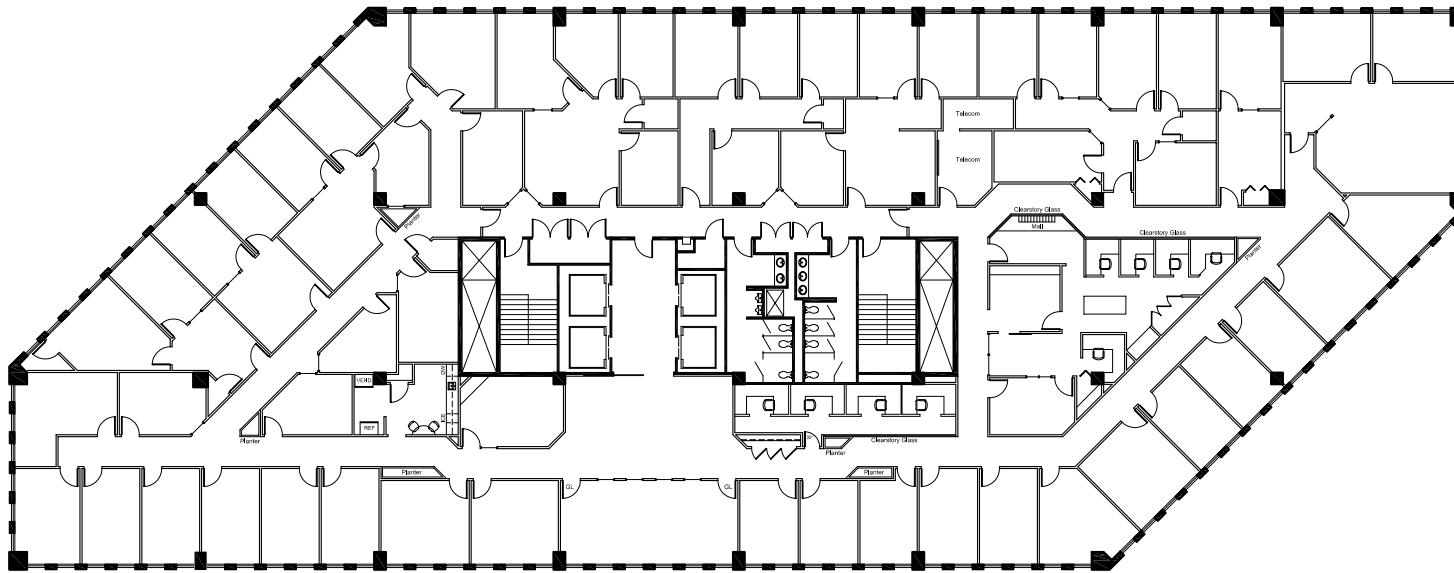

Presidents Plaza  
 8700 Bryn Mawr - Suite 800-s  
 Chicago, IL

Available Space = 19,515 RSF

12th Floor  
 11th Floor  
 10th Floor  
 9th Floor  
 8th Floor  
 7th Floor  
 6th Floor  
 5th Floor  
 4th Floor  
 3rd Floor  
 2nd Floor  
 1st Floor

Tower Elevation

PRESIDENTS PLAZA FEATURES

- Chicago Address
- Walk to Blueline "L" Train
- Four-Way Interchange
- Great Amenities
- Major Common Area Renovations in 2009

SUITE FEATURES

- Full Floor
- Part of a 97,801 RSF Contiguous Space of Floors 8, 9, 10, 11 & 12