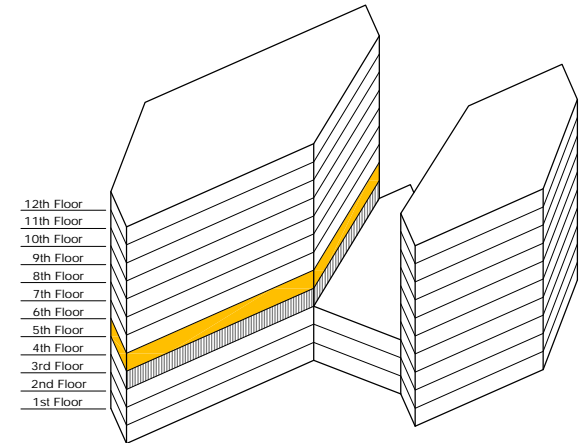

GlenStar

Presidents Plaza
8700 Bryn Mawr - Suite 500-s
Chicago, IL

Available Space = 19,515 RSF

PRESIDENTS PLAZA FEATURES

- Chicago Address
- Walk to Blueline "L" Train
- Four-Way Interchange
- Great Amenities
- Major Common Area Renovations in 2008

SUITE FEATURES

- Full Floor
- Part of a 38,871 RSF Contiguous Space of Floors 4 & 5
- Most of Space Demolished
- Ceiling System in Place
- Kitchen

For More Information Contact:

- David Trumpy (773)308-1031
- Bill Debb (847)699-4410