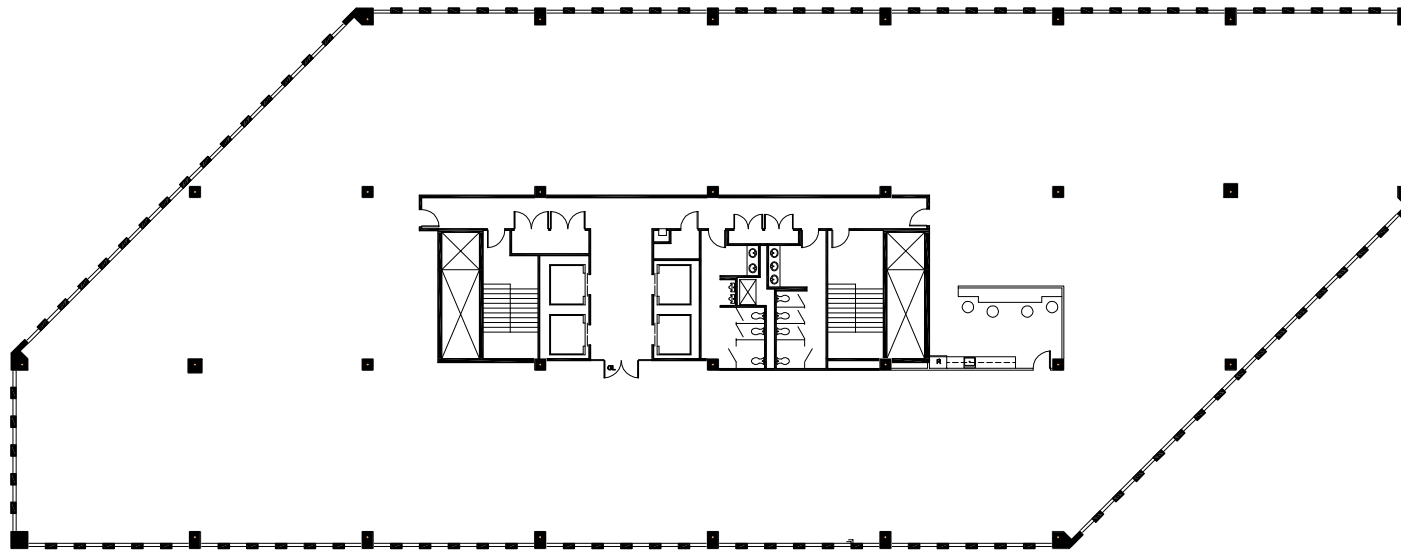

GlenStar

Presidents Plaza
8700 Bryn Mawr - Suite 500-s
Chicago, IL

Available Space = 19,515 RSF

PRESIDENTS PLAZA FEATURES

- Chicago Address
- Walk to Blueline "L" Train
- Four-Way Interchange
- Great Amenities
- Major Common Area Renovations in 2008

SUITE FEATURES

- Full Floor
- Part of a 38,871 RSF Contiguous Space of Floors 4 & 5
- Most of Space Demolished
- Ceiling System in Place
- Kitchen

For More Information Contact:

- David Trumpy (773)308-1031
- Bill Debb (847)699-4410