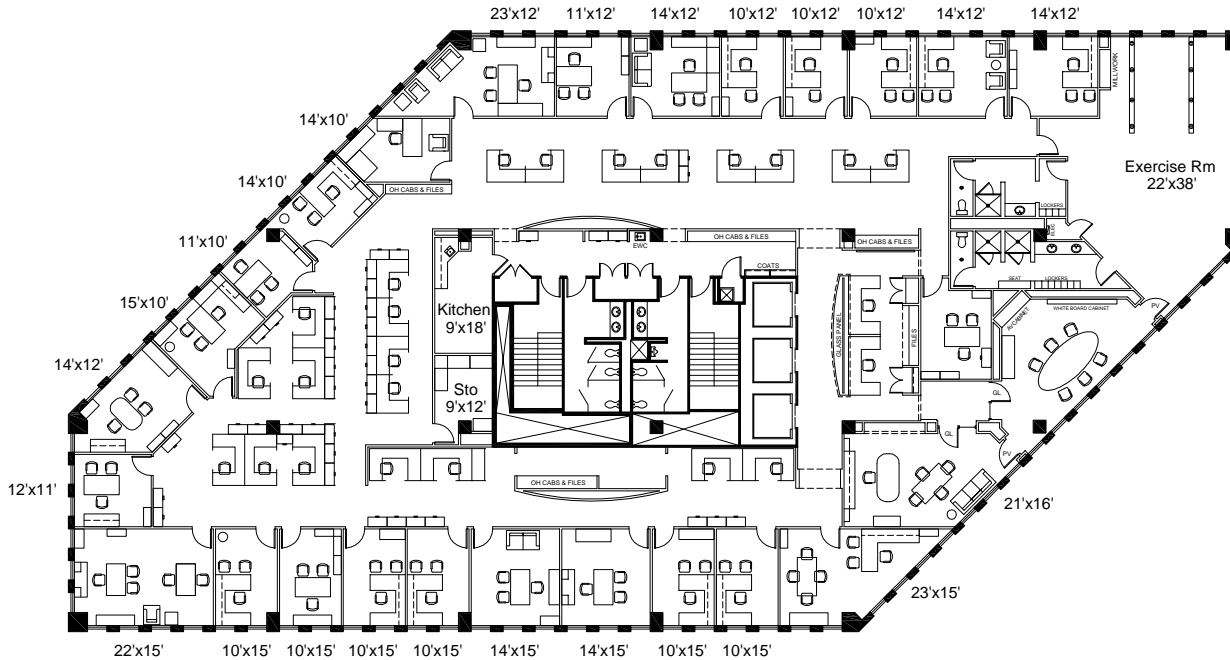

# GlenStar

Presidents Plaza  
8700 Bryn Mawr - Suite 500-n  
Chicago, IL

Available Space = 13,897 RSF

Tower Elevation

## PRESIDENTS PLAZA FEATURES

- Chicago Address
- Walk to Blueline "L" Train
- Four-Way Interchange
- Great Amenities
- Major Common Area Renovations in 2008