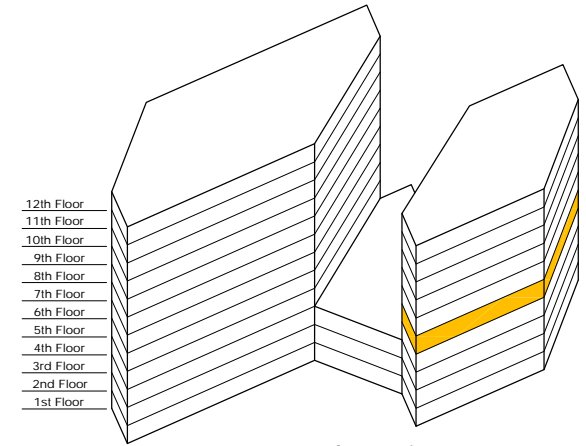

# GlenStar

Presidents Plaza  
8700 Bryn Mawr - Suite 500-n  
Chicago, IL

Available Space = 13,897 RSF

Tower Elevation

## PRESIDENTS PLAZA FEATURES

- Chicago Address
- Walk to Blueline "L" Train
- Four-Way Interchange
- Great Amenities
- Major Common Area Renovations in 2008