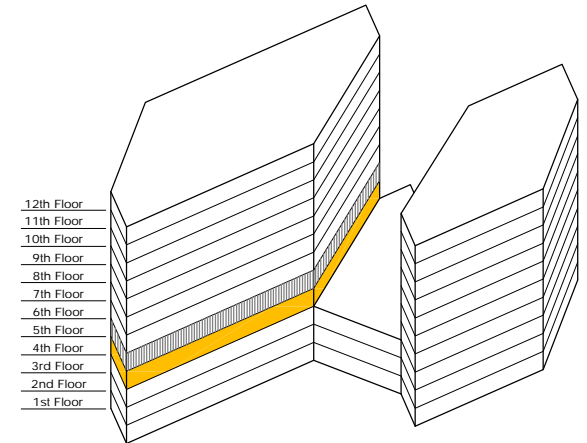

GlenStar

Presidents Plaza
8700 Bryn Mawr - Suite 400-s
Chicago, IL

Available Space = 19,356 RSF

PRESIDENTS PLAZA FEATURES

- Chicago Address
- Walk to BlueLine "L" Train
- Four-Way Interchange
- Great Amenities
- Major Common Area Renovations in 2008

SUITE FEATURES

- Full Floor
- Part of a 38,871 RSF Contiguous Space of Floors 4 & 5
- Open Plan
- Kitchen

For More Information Contact:

- David Trumpy (773)308-1031
- Bill Debb (847)699-4410