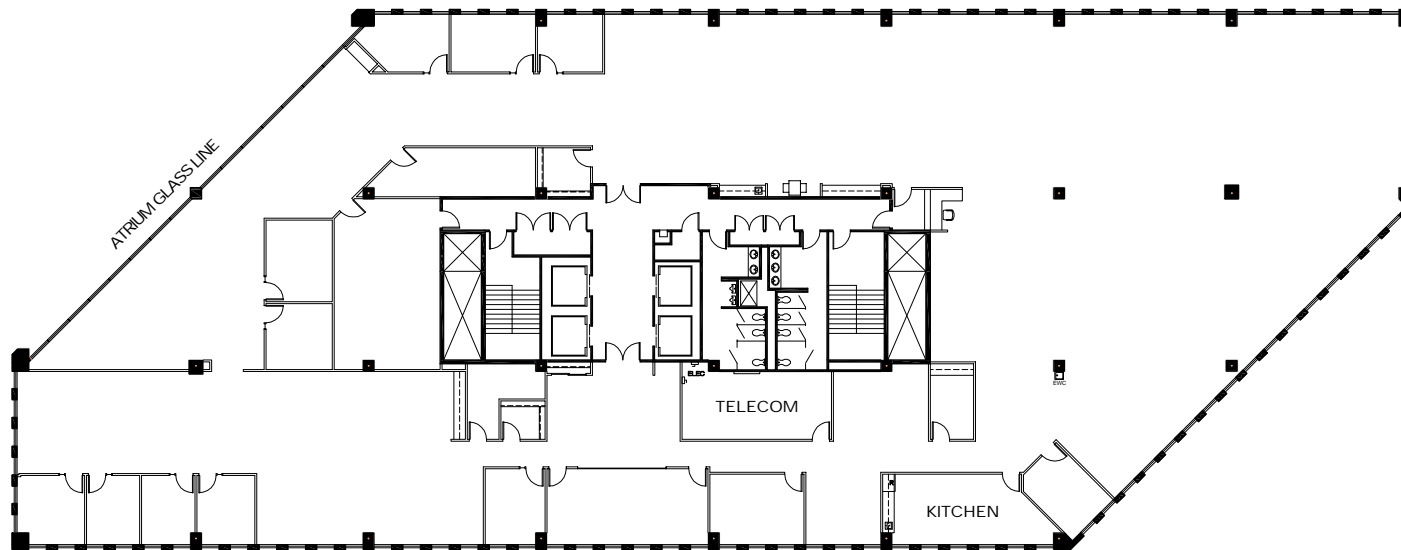

GlenStar

Presidents Plaza
8700 Bryn Mawr - Suite 400-s
Chicago, IL

Available Space = 19,356 RSF

PRESIDENTS PLAZA FEATURES

- Chicago Address
- Walk to BlueLine "L" Train
- Four-Way Interchange
- Great Amenities
- Major Common Area Renovations in 2008

SUITE FEATURES

- Full Floor
- Part of a 38,871 RSF Contiguous Space of Floors 4 & 5
- Open Plan
- Kitchen

For More Information Contact:

- David Trumpy (773)308-1031
- Bill Debb (847)699-4410