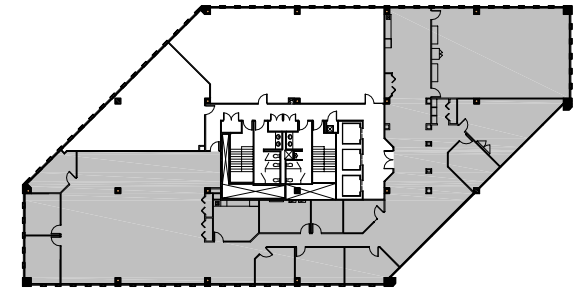

GlenStar

Presidents Plaza
8700 Bryn Mawr - Suite 400n
Chicago, IL

Available Space = 9,815 RSF

SUITE FEATURES

- Elevator Lobby Exposure
- Open Plan
- Five Perimeter Offices
- Three Conference Rooms
- Reception
- Training Room
- Kitchen
- Work Room
- Telecom Room

PRESIDENTS PLAZA FEATURES

- Chicago Address
- Walk to Blueline "L" Train
- Four-Way Interchange
- Great Amenities
- Major Common Area Renovations in 2008

For More Information Contact:

- David Trumpy (773)308-1031
- Bill Debb (847)699-4410