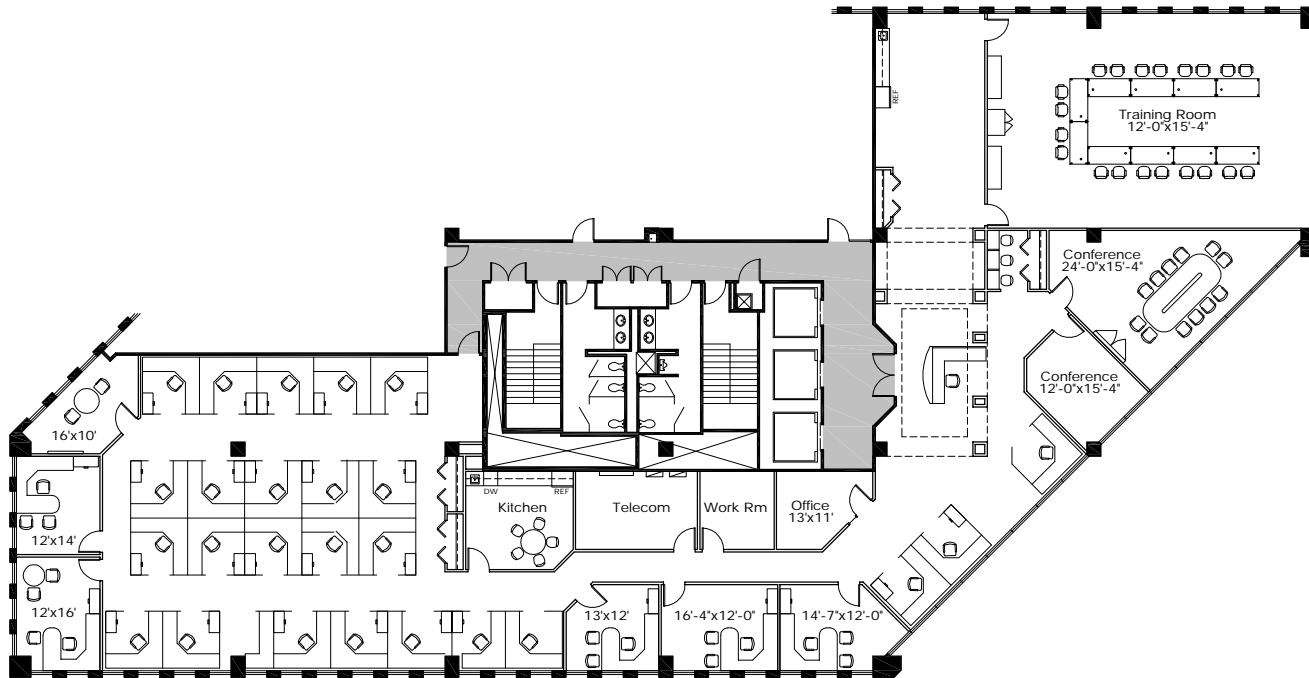

GlenStar

Presidents Plaza
8700 Bryn Mawr - Suite 400n
Chicago, IL

Available Space = 9,815 RSF

SUITE FEATURES

- Elevator Lobby Exposure
- Open Plan
- Five Perimeter Offices
- Three Conference Rooms
- Reception
- Training Room
- Kitchen
- Work Room
- Telecom Room

PRESIDENTS PLAZA FEATURES

- Chicago Address
- Walk to Blueline "L" Train
- Four-Way Interchange
- Great Amenities
- Major Common Area Renovations in 2008

For More Information Contact:

- David Trumpy (773)308-1031
- Bill Debb (847)699-4410