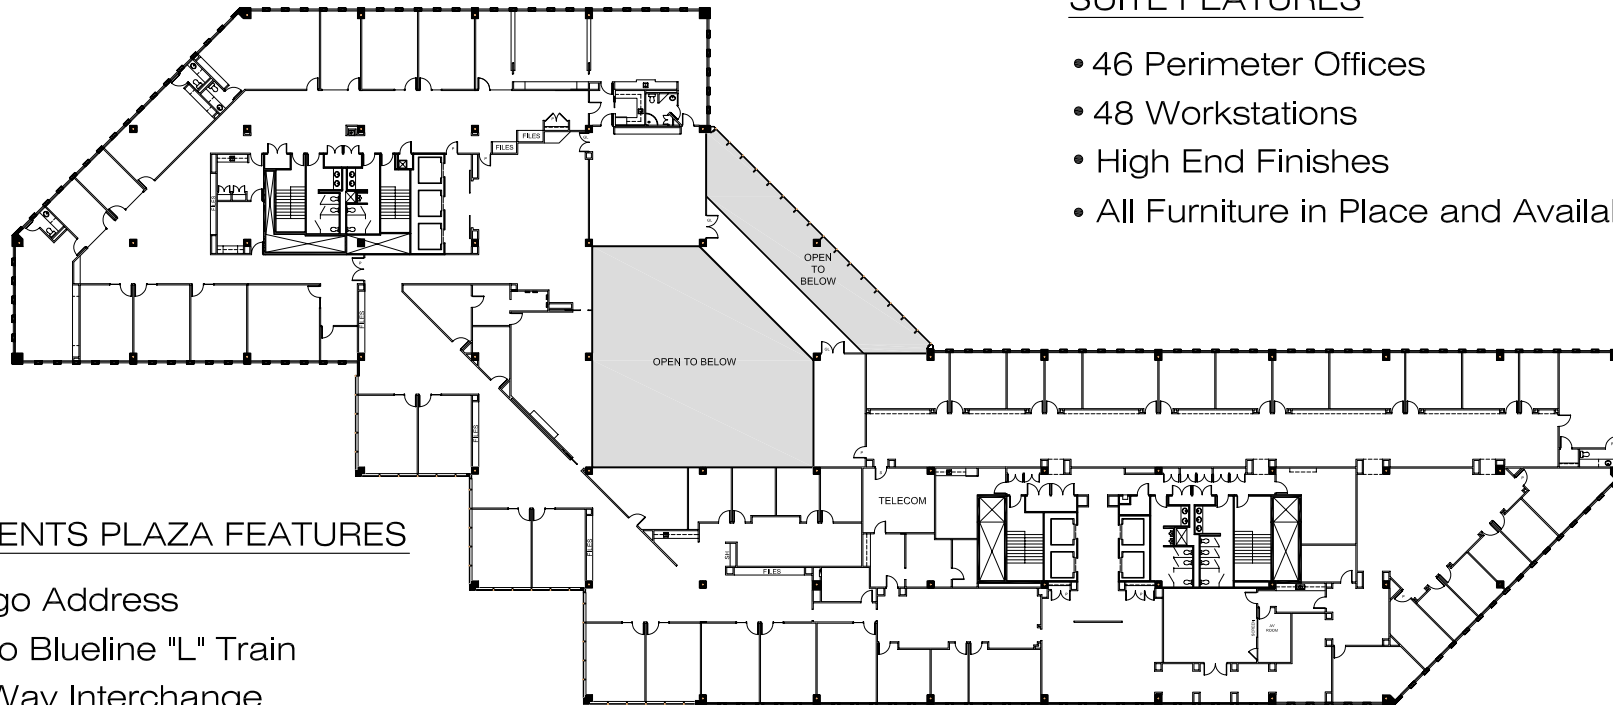

Presidents Plaza  
 8700 Bryn Mawr - Suite 200  
 Chicago, IL

Available Space = 40,722 RSF

12th Floor  
 11th Floor  
 10th Floor  
 9th Floor  
 8th Floor  
 7th Floor  
 6th Floor  
 5th Floor  
 4th Floor  
 3rd Floor  
 2nd Floor  
 1st Floor

Tower Elevation

SUITE FEATURES

- 46 Perimeter Offices
- 48 Workstations
- High End Finishes
- All Furniture in Place and Available

PRESIDENTS PLAZA FEATURES

- Chicago Address
- Walk to Blueline "L" Train
- Four-Way Interchange
- Great Amenities
- Major Common Area Renovations in 2008