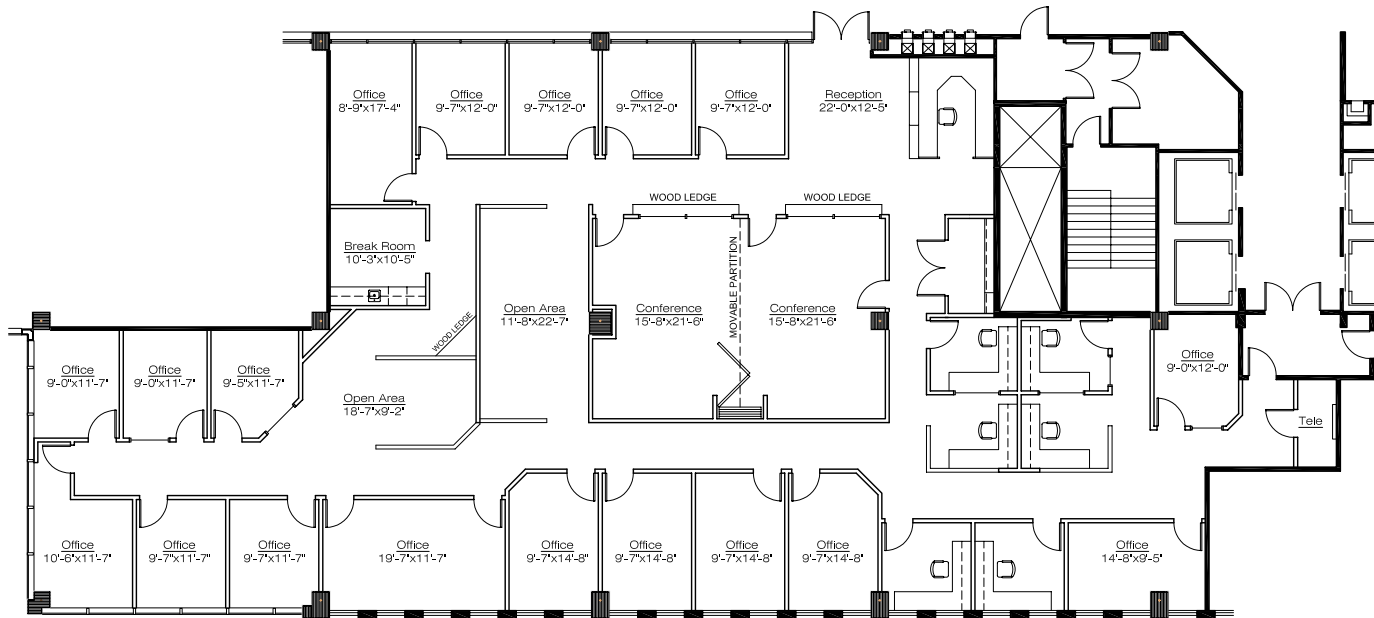

Presidents Plaza
 8700 Bryn Mawr - Suite 120-S
 Chicago, IL

Available Space = 7,442 RSF

SUITE FEATURES

- Reception with Built-in Desk
- 24 Private Offices
- Dividable Conference Room
- Open Area for Cubes
- Built-in Work Stations
- Break Room

PRESIDENTS PLAZA FEATURES

- Chicago Address
- Walk to BlueLine "L" Train
- Four-Way Interchange
- Great Amenities
- Major Common Area Renovations in 2008

For More Information Contact:

- David Trumpy (773)308-1031
- Bill Debb (847)699-4410