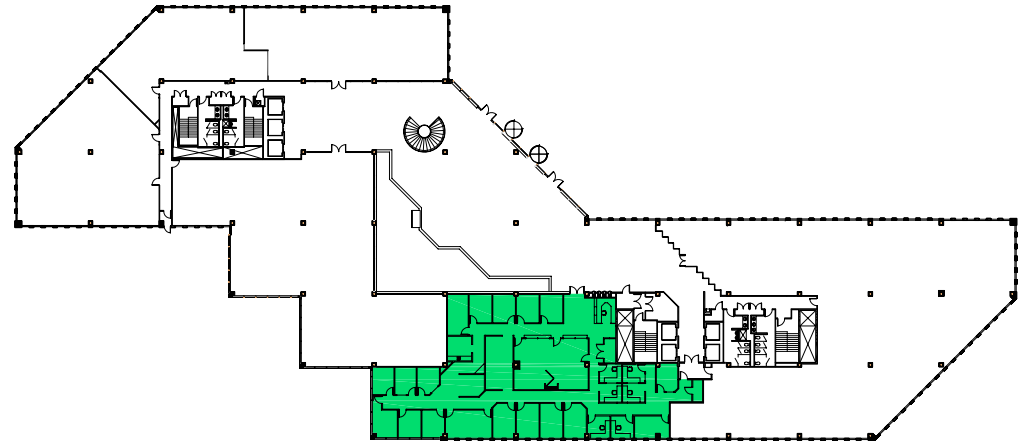

Presidents Plaza
 8700 Bryn Mawr - Suite 120-S
 Chicago, IL

Available Space = 7,442 RSF

SUITE FEATURES

- Reception with Built-in Desk
- 24 Private Offices
- Dividable Conference Room
- Open Area for Cubes
- Built-in Work Stations
- Break Room

PRESIDENTS PLAZA FEATURES

- Chicago Address
- Walk to BlueLine "L" Train
- Four-Way Interchange
- Great Amenities
- Major Common Area Renovations in 2008

For More Information Contact:

- David Trumpy (773)308-1031
- Bill Debb (847)699-4410