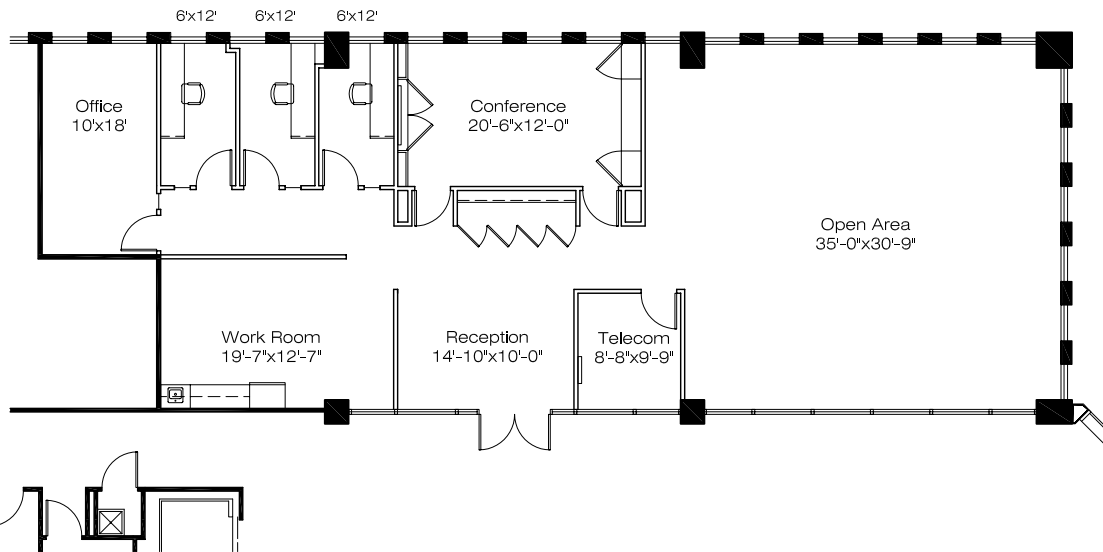

Presidents Plaza
 8700 Bryn Mawr - Suite 120n
 Chicago, IL

Available Space = 3,060 RSF

SUITE FEATURES

- Reception with Lobby Identity
- Excellent Window Line
- Conference Room
- Open Area for Cube Workstations
- Work Room with Sink and Cabinets
- Telecom Room