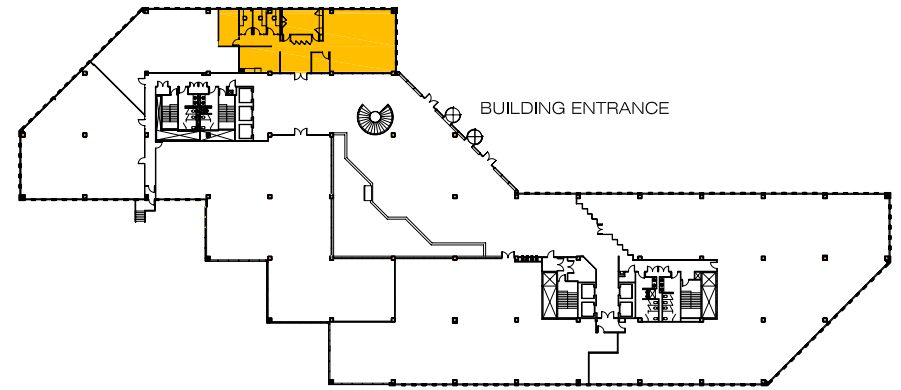

Presidents Plaza
 8700 Bryn Mawr - Suite 120n
 Chicago, IL

Available Space = 3,060 RSF

SUITE FEATURES

- Reception with Lobby Identity
- Excellent Window Line
- Conference Room
- Open Area for Cube Workstations
- Work Room with Sink and Cabinets
- Telecom Room

PRESIDENTS PLAZA FEATURES

- Chicago Address
- Walk to Blueline "L" Train
- Four-Way Interchange
- Great Amenities
- Major Common Area Renovations in 2008

For More Information Contact:

- David Trumpy (773)308-1031
- Bill Debb (847)699-4410