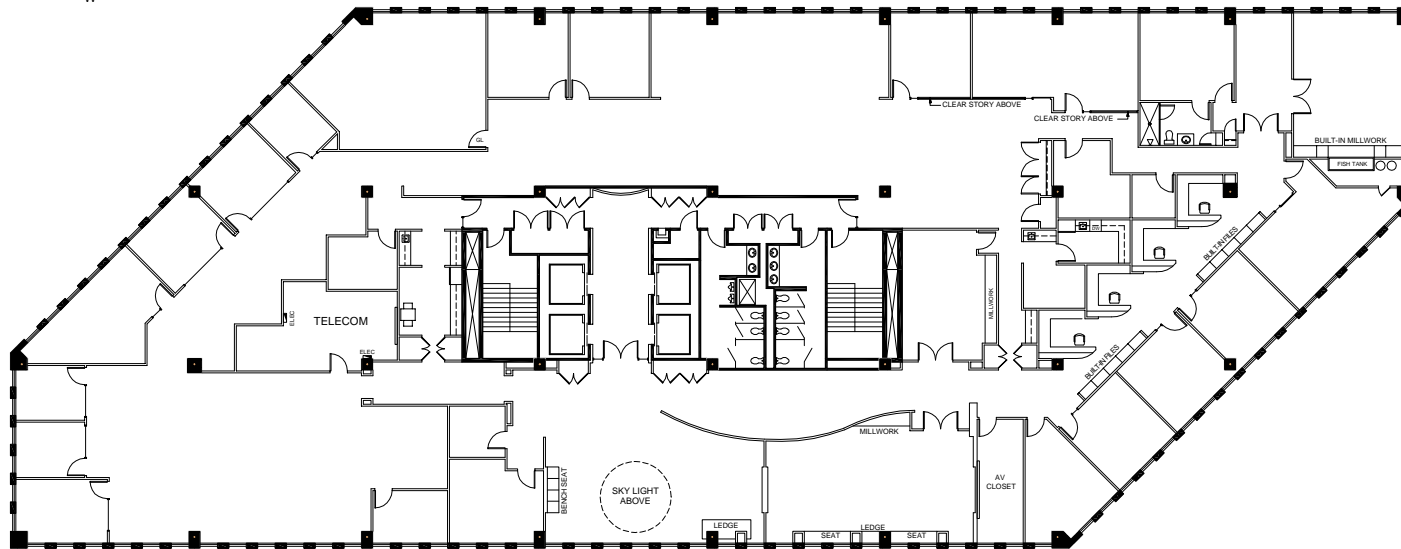

# GlenStar

Presidents Plaza  
8700 Bryn Mawr - Suite 1200-s  
Chicago, IL

Available Space = 19,741 RSF

12th Floor  
11th Floor  
10th Floor  
9th Floor  
8th Floor  
7th Floor  
6th Floor  
5th Floor  
4th Floor  
3rd Floor  
2nd Floor  
1st Floor

Tower Elevation

## SUITE FEATURES

- Highest Available Space in O'Hare Market
- Top Floor of a 78,286 RSF Contiguous Space of Floors 9, 10, 11 & 12
- Senior Executive Build-out and Finishes
- Full Floor

For More Information Contact: