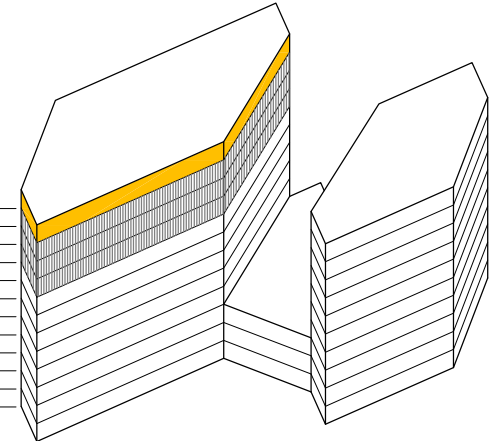

# GlenStar

Presidents Plaza  
8700 Bryn Mawr - Suite 1200-s  
Chicago, IL

Available Space = 19,741 RSF

12th Floor  
11th Floor  
10th Floor  
9th Floor  
8th Floor  
7th Floor  
6th Floor  
5th Floor  
4th Floor  
3rd Floor  
2nd Floor  
1st Floor

Tower Elevation

## PRESIDENTS PLAZA FEATURES

- Chicago Address
- Walk to Blueline "L" Train
- Four-Way Interchange
- Great Amenities
- Major Common Area Renovations in 2008