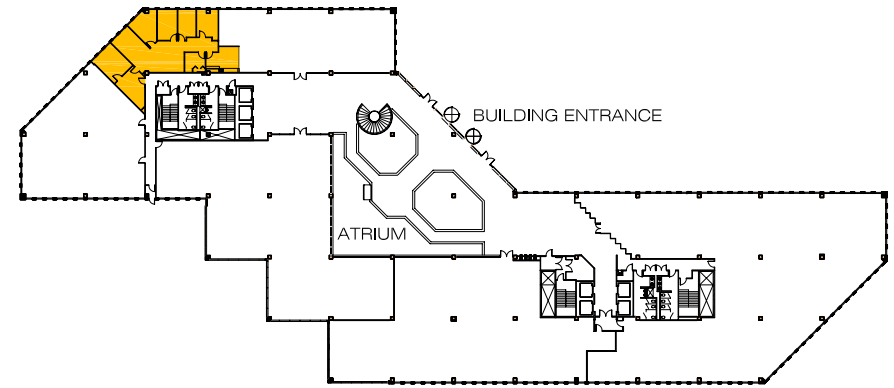

Presidents Plaza
 8700 Bryn Mawr - Suite 110n
 Chicago, IL

Available Space = 2,311 RSF

SUITE FEATURES

- Ground Floor Space
- Five Perimeter Offices
- Track Lighting Throughout
- Kitchen

PRESIDENTS PLAZA FEATURES

- Chicago Address
- Walk to Blueline "L" Train
- Four-Way Interchange
- Great Amenities
- Major Common Area Renovations in 2008

For More Information Contact:

- David Trumpy (773)308-1031
- Bill Debb (847)699-4410