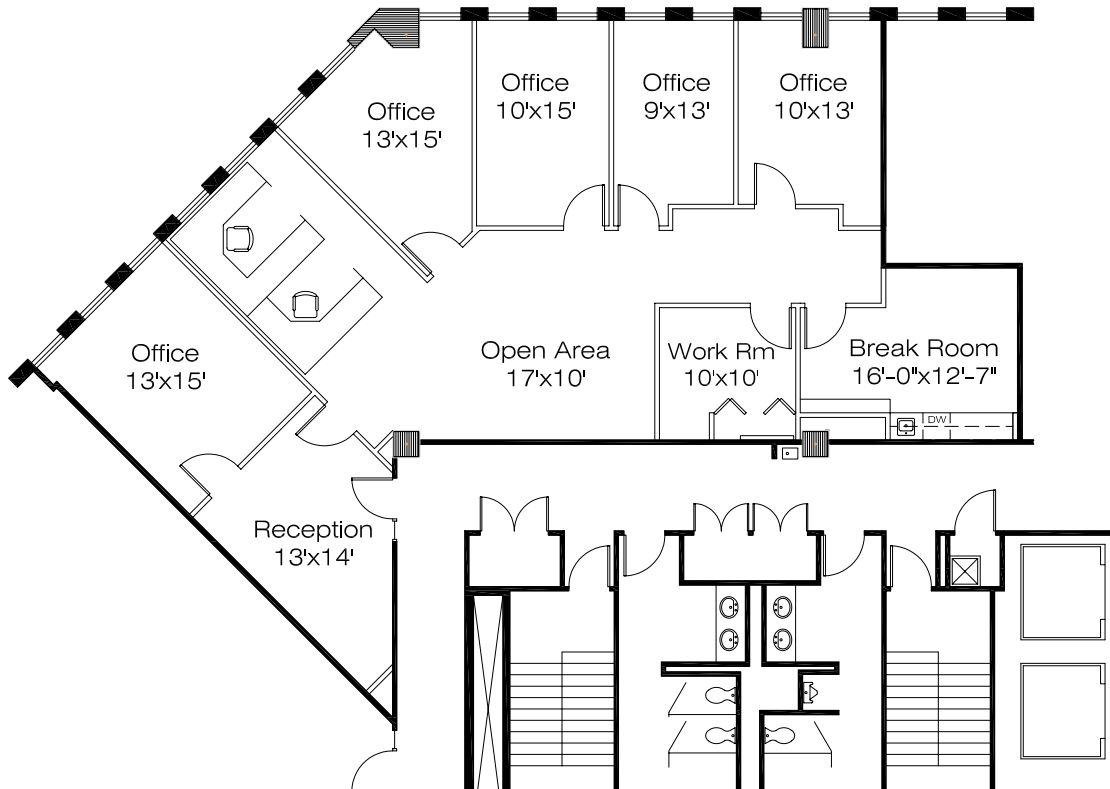

Presidents Plaza
 8700 Bryn Mawr - Suite 110n
 Chicago, IL

Available Space = 2,311 RSF

SUITE FEATURES

- Ground Floor Space
- Five Perimeter Offices
- Track Lighting Throughout
- Kitchen

PRESIDENTS PLAZA FEATURES

- Chicago Address
- Walk to Blueline "L" Train
- Four-Way Interchange
- Great Amenities
- Major Common Area Renovations in 2008

For More Information Contact:

- David Trumpy (773)308-1031
- Bill Debb (847)699-4410