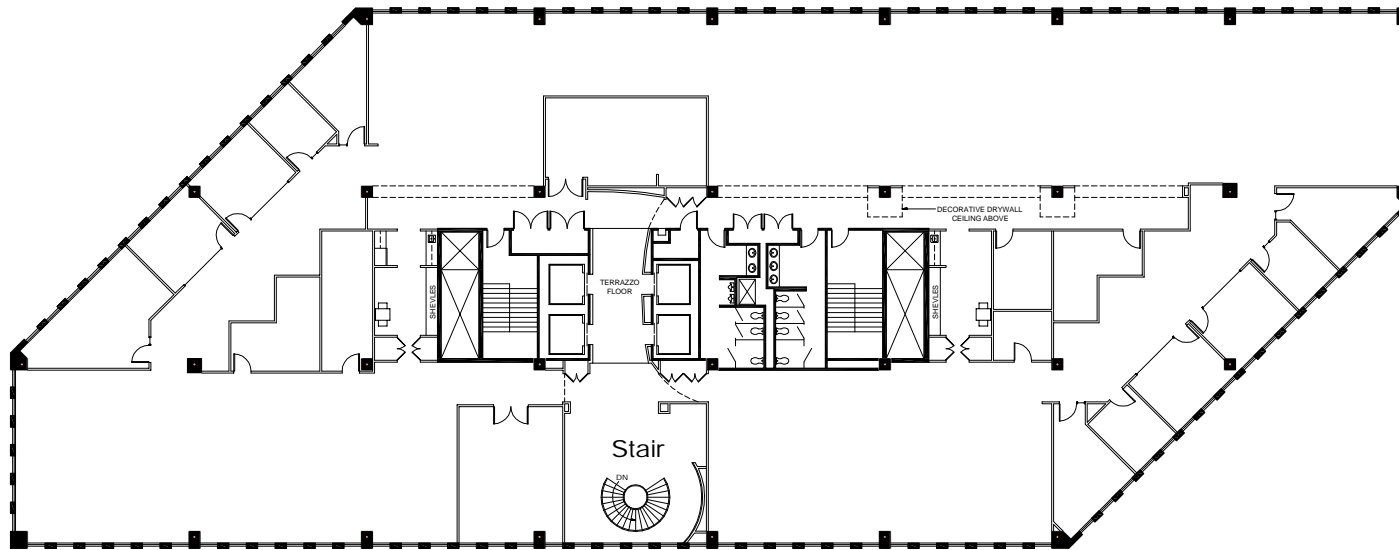

GlenStar

Presidents Plaza
8700 Bryn Mawr - Suite 1100-s
Chicago, IL

Available Space = 19,515 RSF

Tower Elevation

PRESIDENTS PLAZA FEATURES

- Chicago Address
- Walk to Blue Line "L" Train
- Four-Way Interchange
- Great Amenities
- Major Common Area Renovations in 2008

SUITE FEATURES

- Full Floor
- Part of a 78,286 RSF Contiguous Space of Floors 9, 10, 11 & 12
- Internal Stairway Connects Floors 10, 11 & 12.

For More Information Contact:

- David Trumpy (773)308-1031
- Bill Debb (847)699-4410