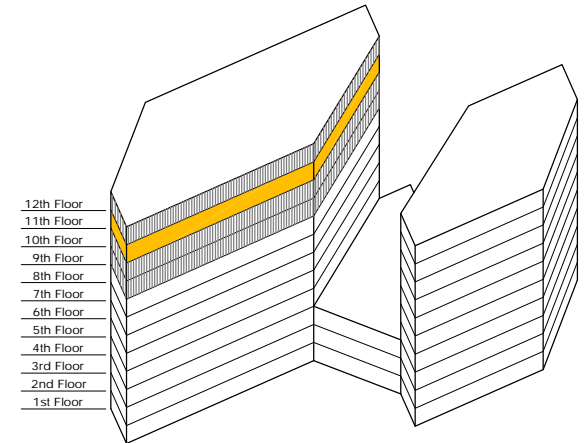

GlenStar

Presidents Plaza
8700 Bryn Mawr - Suite 1100-s
Chicago, IL

Available Space = 19,515 RSF

Tower Elevation

PRESIDENTS PLAZA FEATURES

- Chicago Address
- Walk to Blue Line "L" Train
- Four-Way Interchange
- Great Amenities
- Major Common Area Renovations in 2008

SUITE FEATURES

- Full Floor
- Part of a 78,286 RSF Contiguous Space of Floors 9, 10, 11 & 12
- Internal Stairway Connects Floors 10, 11 & 12.

For More Information Contact:

- David Trumpy (773)308-1031
- Bill Debb (847)699-4410