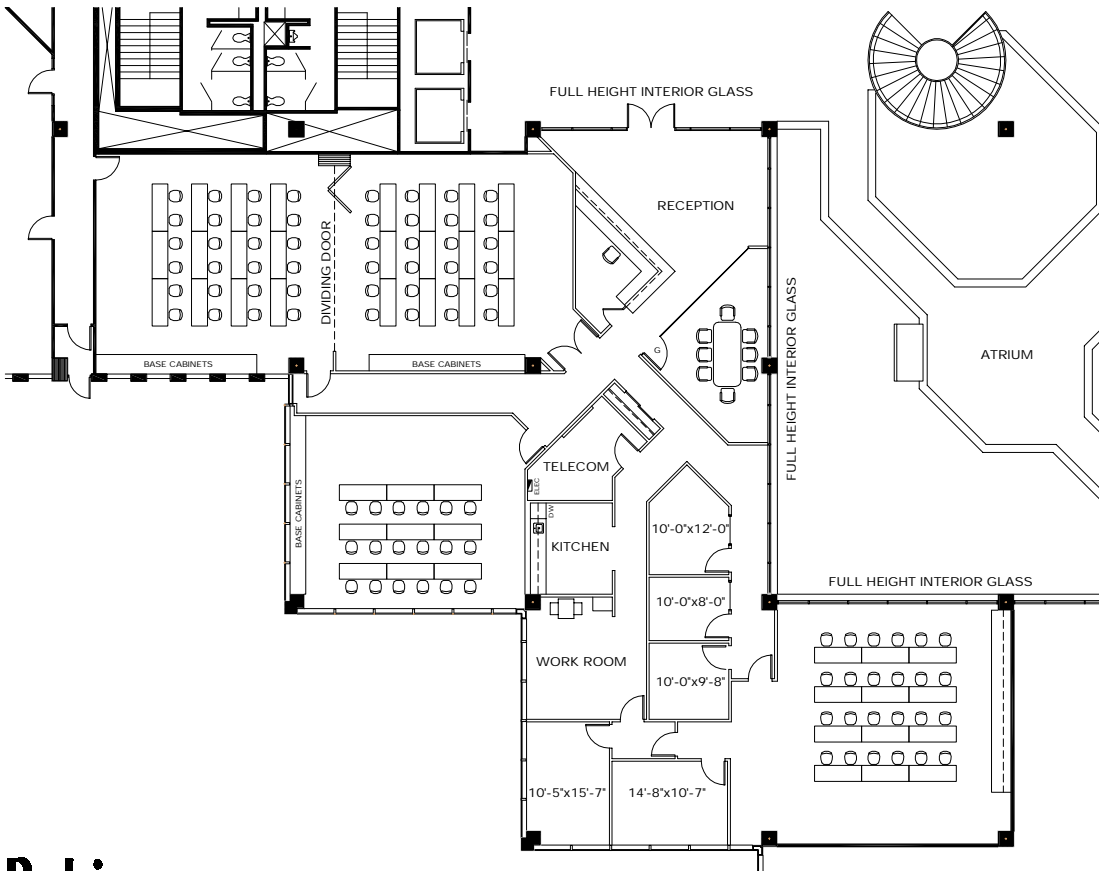

# GlenStar

Presidents Plaza  
8700 Bryn Mawr - Suite 100n

Available Space = 7,441 RSF

## SUITE FEATURES

- Former Training Space
- Building Lobby Exposure
- 3 to 4 Large Training Rooms
- Kitchen

## PRESIDENTS PLAZA FEATURES

- Chicago Address
- Walk to Blueline "L" Train
- Four-Way Interchange
- Great Amenities
- Major Common Area Renovations in 2008