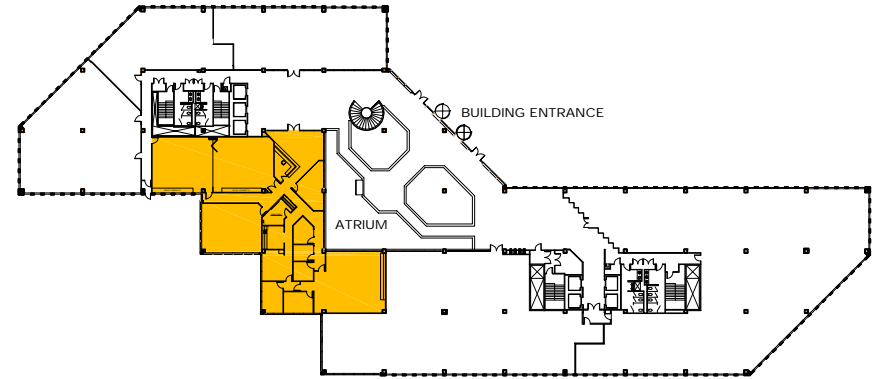

# GlenStar

Presidents Plaza  
8700 Bryn Mawr - Suite 100n

Available Space = 7,441 RSF

## SUITE FEATURES

- Former Training Space
- Building Lobby Exposure
- 3 to 4 Large Training Rooms
- Kitchen

## PRESIDENTS PLAZA FEATURES

- Chicago Address
- Walk to Blueline "L" Train
- Four-Way Interchange
- Great Amenities
- Major Common Area Renovations in 2008