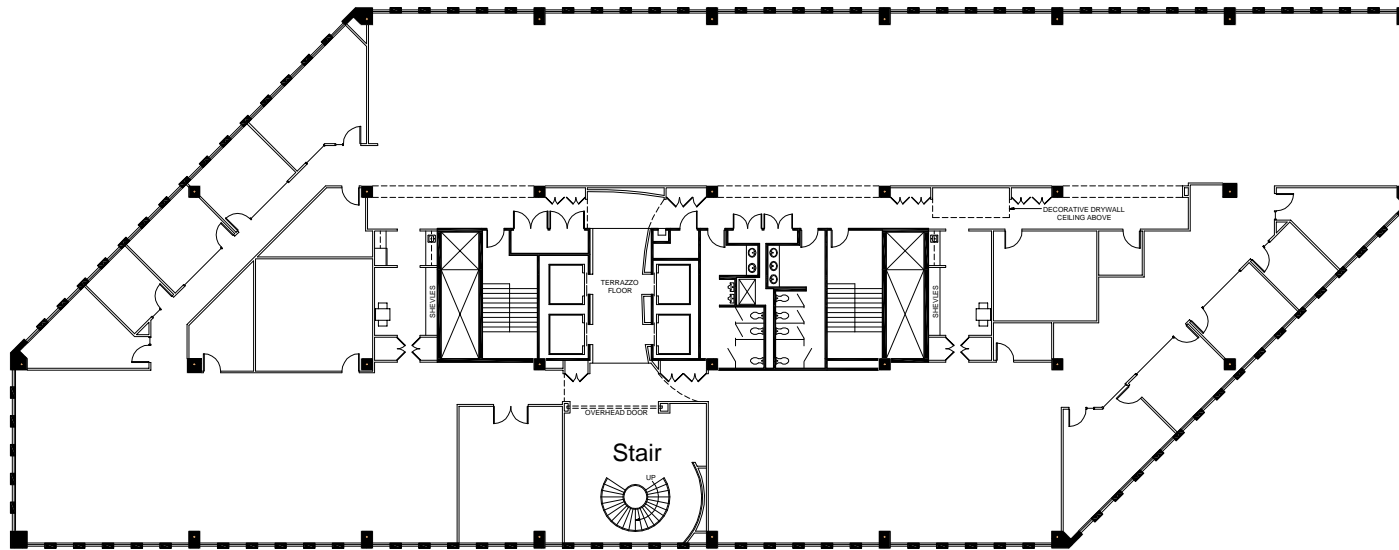

GlenStar

Presidents Plaza
8700 Bryn Mawr - Suite 1000-s
Chicago, IL

Available Space = 19,515 RSF

Tower Elevation

PRESIDENTS PLAZA FEATURES

- Chicago Address
- Walk to Blue Line "L" Train
- Four-Way Interchange
- Great Amenities
- Major Common Area Renovations in 2008

SUITE FEATURES

- Full Floor
- Part of a 78,286 RSF Contiguous Space of Floors 9, 10, 11 & 12
- Internal Stairway Connects Floors 10, 11 & 12.

For More Information Contact:

- David Trumpy (773)308-1031
- Bill Debb (847)699-4410