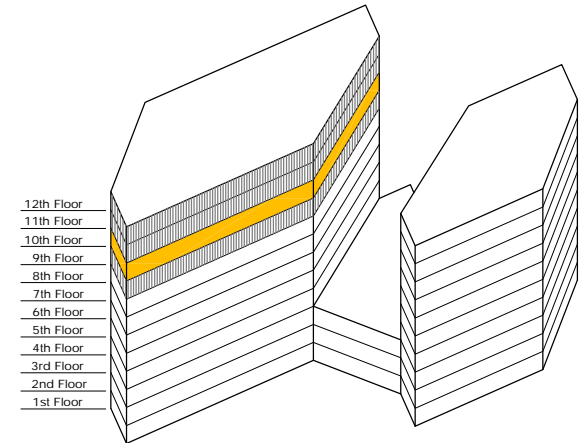

GlenStar

Presidents Plaza
8700 Bryn Mawr - Suite 1000-s
Chicago, IL

Available Space = 19,515 RSF

Tower Elevation

PRESIDENTS PLAZA FEATURES

- Chicago Address
- Walk to Blue Line "L" Train
- Four-Way Interchange
- Great Amenities
- Major Common Area Renovations in 2008

SUITE FEATURES

- Full Floor
- Part of a 78,286 RSF Contiguous Space of Floors 9, 10, 11 & 12
- Internal Stairway Connects Floors 10, 11 & 12.

For More Information Contact:

- David Trumpy (773)308-1031
- Bill Debb (847)699-4410