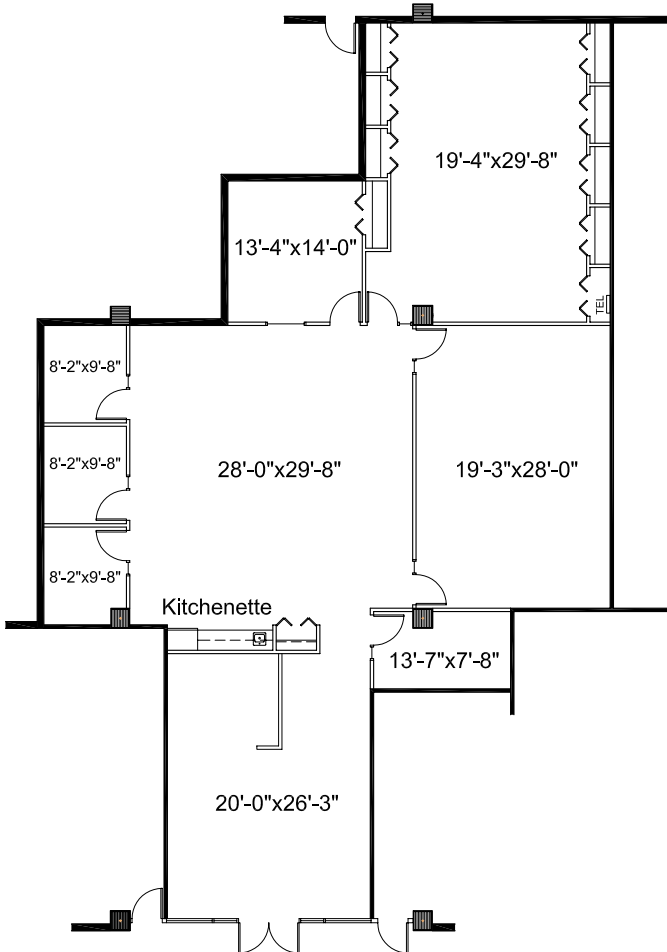

GlenStar

Presidents Plaza
8600 Bryn Mawr - Suite LL24

Available Space = 3,774 RSF

SUITE FEATURES

- Great Office/Retail Presence
- Elevator Lobby Exposure
- Across from the Health Club
- Adjacent to Building Lounge

PRESIDENTS PLAZA FEATURES

- Chicago Address
- Walk to Blueline "L" Train
- Four-Way Interchange
- Great Amenities
- Major Common Area Renovations in 2008

For More Information Contact:

- David Trumpy (773)308-1031
- Bill Debb (847)699-4410