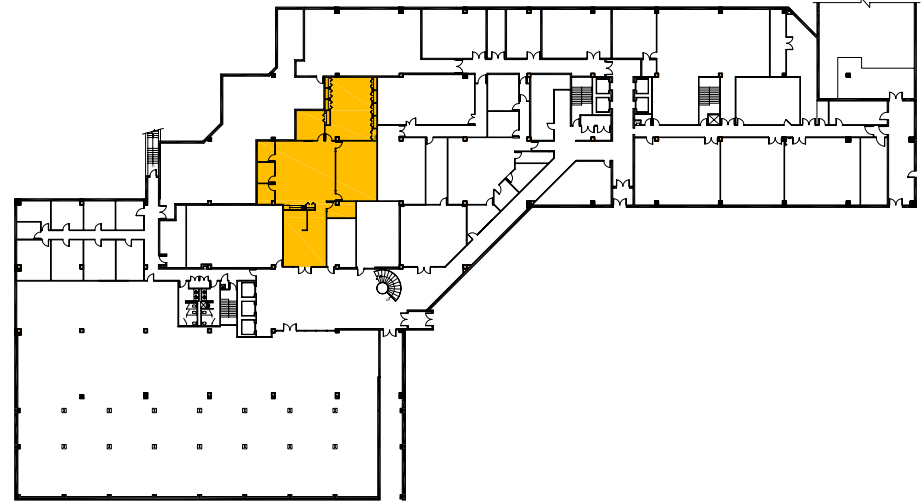

GlenStar

Presidents Plaza
8600 Bryn Mawr - Suite LL24

Available Space = 3,774 RSF

SUITE FEATURES

- Great Office/Retail Presence
- Elevator Lobby Exposure
- Across from the Health Club
- Adjacent to Building Lounge

PRESIDENTS PLAZA FEATURES

- Chicago Address
- Walk to Blueline "L" Train
- Four-Way Interchange
- Great Amenities
- Major Common Area Renovations in 2008

For More Information Contact:

- David Trumpy (773)308-1031
- Bill Debb (847)699-4410