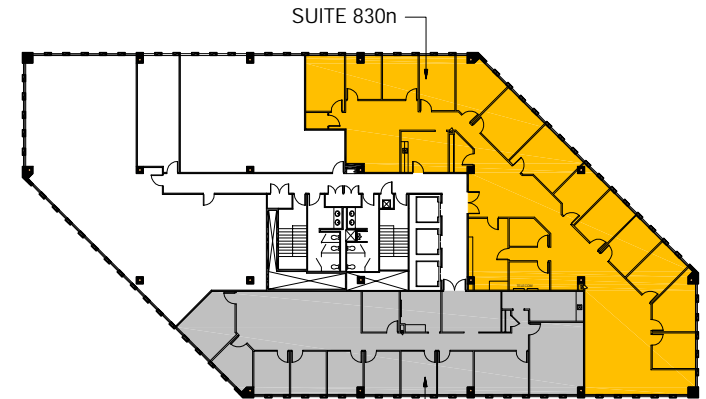

GlenStar

Presidents Plaza
8600 Bryn Mawr - Suite 830n
Chicago, IL

Available Space = 5,208 RSF

CONTIGUOUS SUITE 800n AVAILABLE

SUITE FEATURES

- Thirteen Perimeter Offices
- Open Areas for Cube Workstations
- Work / Mail Room
- Break Room with Sink and Cabinets
- Telecommunications Room
- Existing Furniture Available to Remain

PRESIDENTS PLAZA FEATURES

- Chicago Address
- Walk to BlueLine "L" Train
- Four-Way Interchange
- Great Amenities
- Major Common Area Renovations in 2008

For More Information Contact:

- David Trumpy (773)308-1031
- Bill Debb (847)699-4410