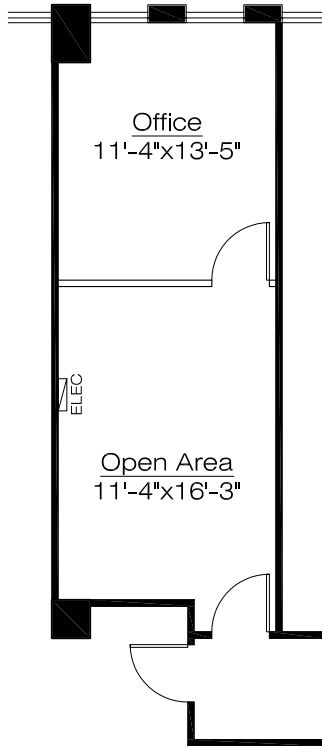

Presidents Plaza
8600 Bryn Mawr - Suite 825n
Chicago, IL

Available Space = 435 RSF

SUITE FEATURES

- Private Office
- Open Office "Cube" Area

PRESIDENTS PLAZA FEATURES

- Chicago Address
- Walk to Blueline "L" Train
- Four-Way Interchange
- Great Amenities
- Major Common Area Renovations in 2008