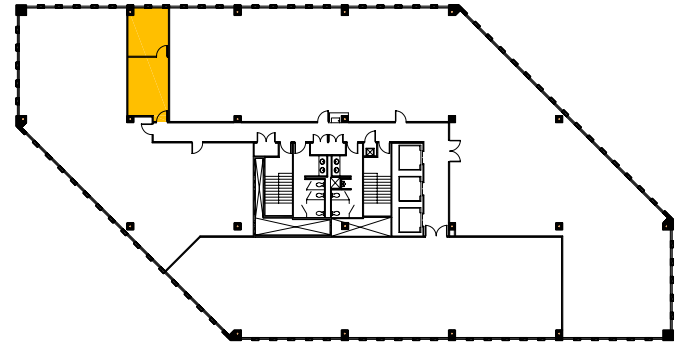

Presidents Plaza
8600 Bryn Mawr - Suite 825n
Chicago, IL

Available Space = 435 RSF

SUITE FEATURES

- Private Office
- Open Office "Cube" Area

PRESIDENTS PLAZA FEATURES

- Chicago Address
- Walk to Blueline "L" Train
- Four-Way Interchange
- Great Amenities
- Major Common Area Renovations in 2008