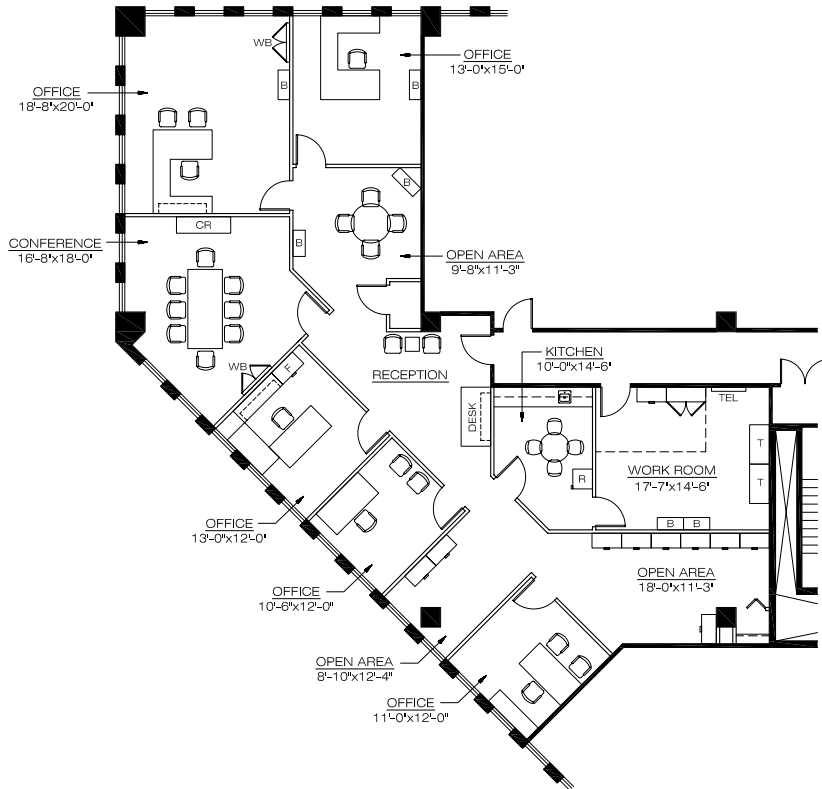

Presidents Plaza
8600 Bryn Mawr - Suite 820n
Chicago, IL

Available Space = 3,214 RSF

SUITE FEATURES

- Five Private Offices
- Conference Room
- Kitchen
- Work Room
- Furniture in Place

PRESIDENTS PLAZA FEATURES

- Chicago Address
- Walk to Blueline "L" Train
- Four-Way Interchange
- Great Amenities
- Major Common Area Renovations in 2008

For More Information Contact:

- David Trumpy (773)308-1031
- Bill Debb (847)699-4410