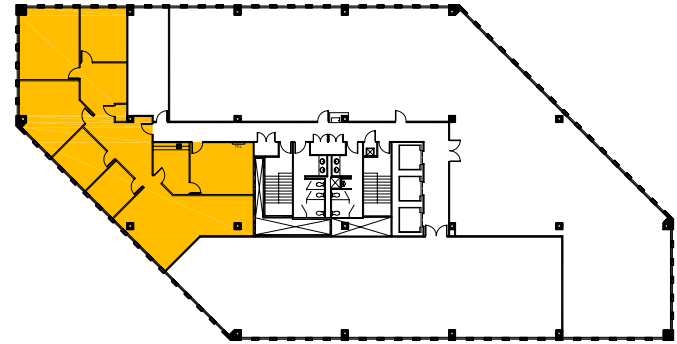

Presidents Plaza
8600 Bryn Mawr - Suite 820n
Chicago, IL

Available Space = 3,214 RSF

SUITE FEATURES

- Five Private Offices
- Conference Room
- Kitchen
- Work Room
- Furniture in Place

PRESIDENTS PLAZA FEATURES