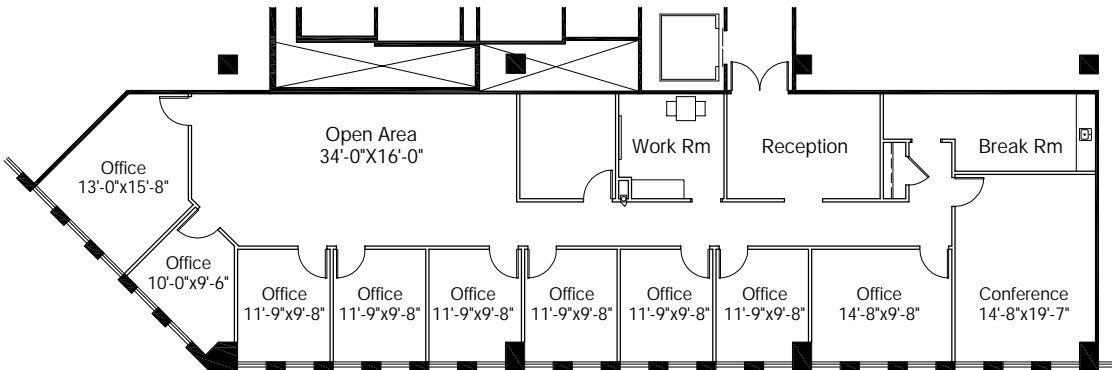

GlenStar

Presidents Plaza
8600 Bryn Mawr - Suite 800n
Chicago, IL

Available Space = 3,540 RSF
Total Contiguous = 8,748 RSF

CONTIGUOUS SUITE 830n AVAILABLE

SUITE 800n

SUITE FEATURES

- Reception with Elevator Identity
- Conference Room
- Nine Perimeter Offices
- One Interior Office
- Open Areas for Cube Workstations
- Break Room with Sink and Cabinets
- Work / Mail / Telecommunications Room

PRESIDENTS PLAZA FEATURES

- Chicago Address
- Walk to Blueline "L" Train
- Four-Way Interchange
- Great Amenities
- Major Common Area Renovations in 2008