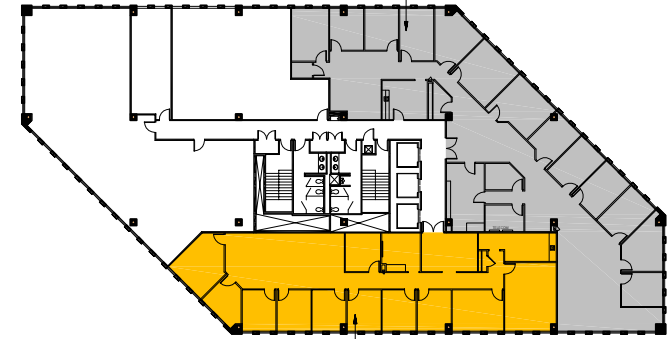

GlenStar

Presidents Plaza
8600 Bryn Mawr - Suite 800n
Chicago, IL

Available Space = 3,540 RSF
Total Contiguous = 8,748 RSF

CONTIGUOUS SUITE 830n AVAILABLE

SUITE 800n

SUITE FEATURES

- Reception with Elevator Identity
- Conference Room
- Nine Perimeter Offices
- One Interior Office
- Open Areas for Cube Workstations
- Break Room with Sink and Cabinets
- Work / Mail / Telecommunications Room

PRESIDENTS PLAZA FEATURES

- Chicago Address
- Walk to Blueline "L" Train
- Four-Way Interchange
- Great Amenities
- Major Common Area Renovations in 2008