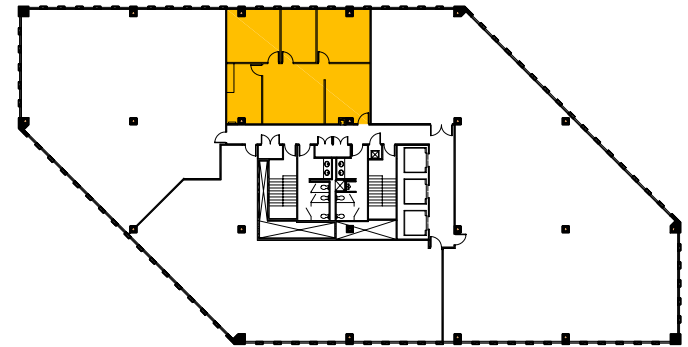

Presidents Plaza
8600 Bryn Mawr - Suite 740n
Chicago, IL

Available Space = 1,544 RSF

SUITE FEATURES

- Reception
- Three Private Offices
- Open "Cube/Work Station" Area
- Work Room

PRESIDENTS PLAZA FEATURES