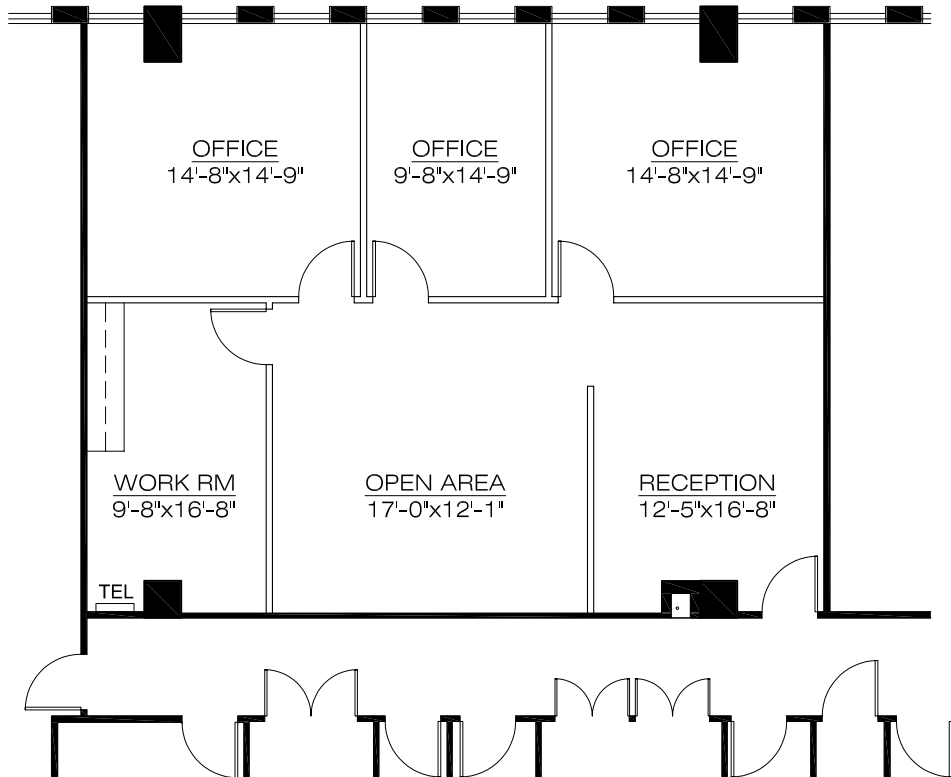

Presidents Plaza
8600 Bryn Mawr - Suite 740n
Chicago, IL

Available Space = 1,544 RSF

SUITE FEATURES

- Reception
- Three Private Offices
- Open "Cube/Work Station" Area
- Work Room

PRESIDENTS PLAZA FEATURES