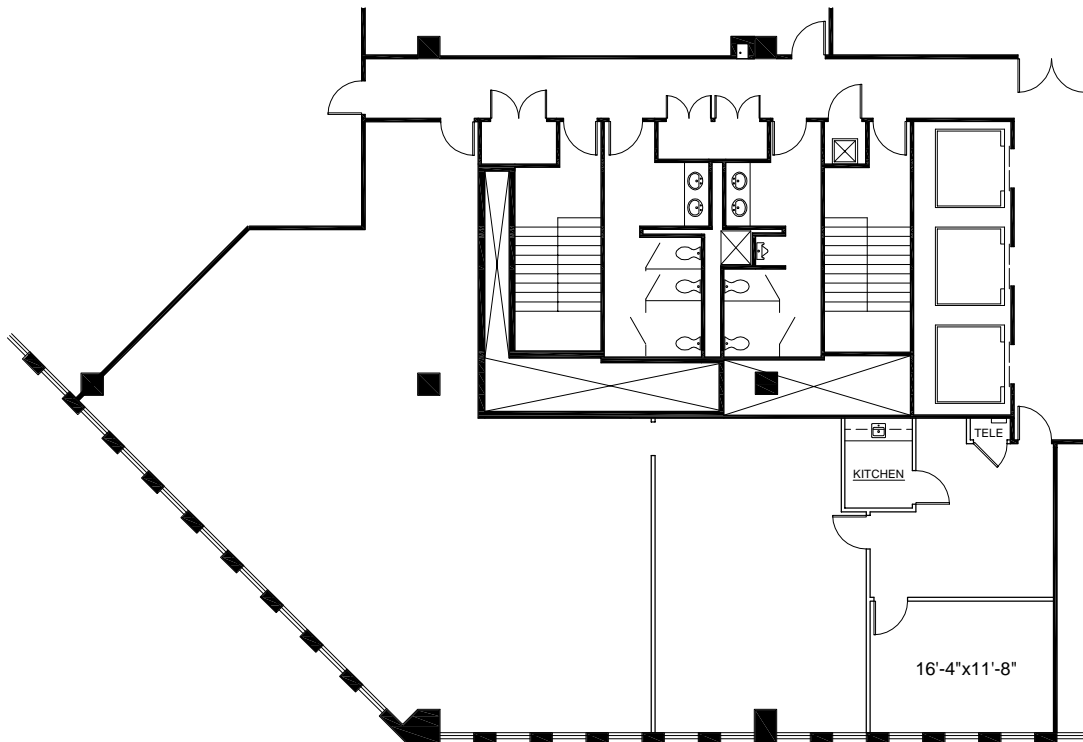

GlenStar

Presidents Plaza
8600 Bryn Mawr - Suite 700n
Chicago, IL

Available Space = 3,116 RSF

SUITE FEATURES

- Elevator Lobby Exposure
- Majority of Suite has been Demolished
- Suspended Ceiling System in Place
- Kitchen

PRESIDENTS PLAZA FEATURES

- Chicago Address
- Walk to Blueline "L" Train
- Four-Way Interchange
- Great Amenities
- Major Common Area Renovations in 2008

For More Information Contact:

- David Trumpy (773)308-1031
- Bill Debb (847)699-4410