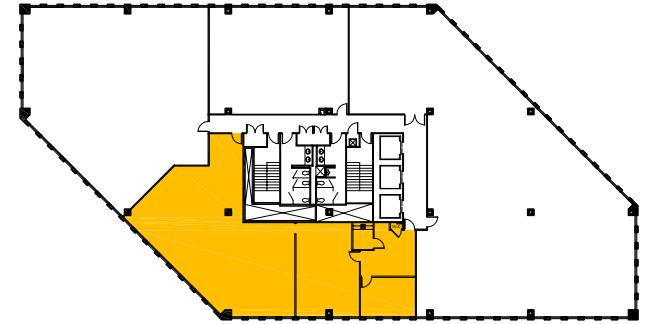

GlenStar

Presidents Plaza
8600 Bryn Mawr - Suite 700n
Chicago, IL

Available Space = 3,116 RSF

SUITE FEATURES

- Elevator Lobby Exposure
- Majority of Suite has been Demolished
- Suspended Ceiling System in Place
- Kitchen

PRESIDENTS PLAZA FEATURES

- Chicago Address
- Walk to Blueline "L" Train
- Four-Way Interchange
- Great Amenities
- Major Common Area Renovations in 2008

For More Information Contact:

- David Trumpy (773)308-1031
- Bill Debb (847)699-4410