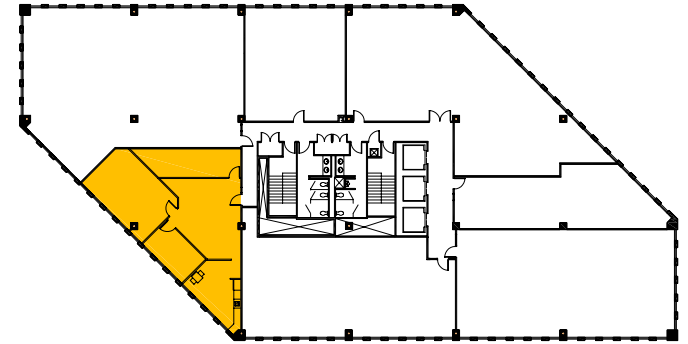

Presidents Plaza
8600 Bryn Mawr - Suite 560n
Chicago, IL

Available Space = 1,706 RSF

SUITE FEATURES

- Two Private Offices
- Kitchen
- Work Room
- Open Office "Cube" Area
- Reception

PRESIDENTS PLAZA FEATURES