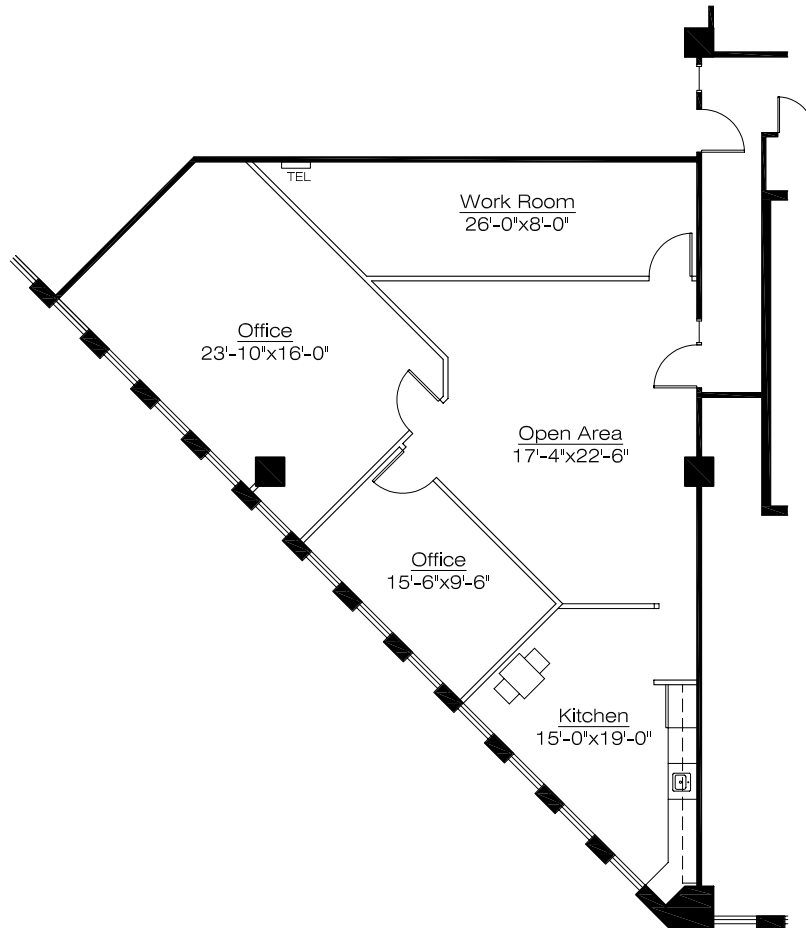

Presidents Plaza
8600 Bryn Mawr - Suite 560n
Chicago, IL

Available Space = 1,706 RSF

SUITE FEATURES

- Two Private Offices
- Kitchen
- Work Room
- Open Office "Cube" Area
- Reception

PRESIDENTS PLAZA FEATURES

- Chicago Address
- Walk to BlueLine "L" Train
- Four-Way Interchange
- Great Amenities
- Major Common Area Renovations in 2008

For More Information Contact:

- David Trumpy (773)308-1031
- Bill Debb (847)699-4410