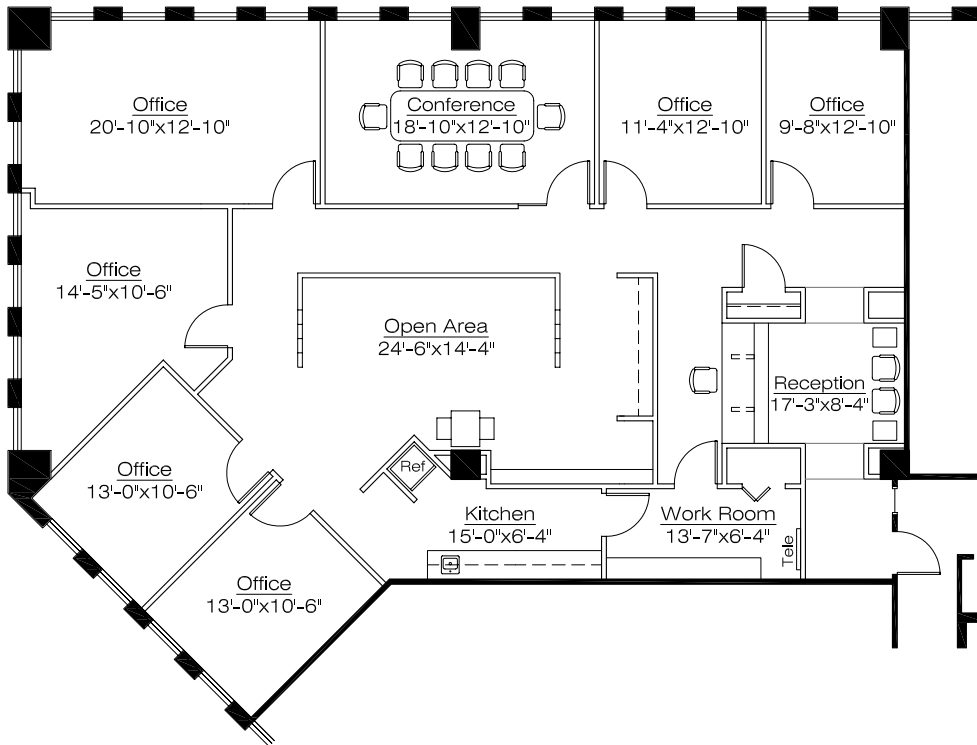

Presidents Plaza
 8600 Bryn Mawr - Suite 540n
 Chicago, IL

Available Space = 3,068 RSF

SUITE FEATURES

- Six Private Offices
- Conference Room
- Kitchen
- Work Room
- Open Office "Cube" Area
- Reception

PRESIDENTS PLAZA FEATURES

- Chicago Address
- Walk to Blueline "L" Train
- Four-Way Interchange
- Great Amenities
- Major Common Area Renovations in 2008

For More Information Contact:

- David Trumpy (773)308-1031
- Bill Debb (847)699-4410