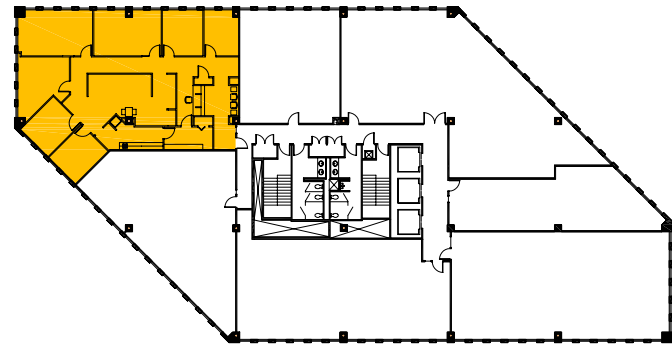

Presidents Plaza
 8600 Bryn Mawr - Suite 540n
 Chicago, IL

Available Space = 3,068 RSF

SUITE FEATURES

- Six Private Offices
- Conference Room
- Kitchen
- Work Room
- Open Office "Cube" Area
- Reception

PRESIDENTS PLAZA FEATURES