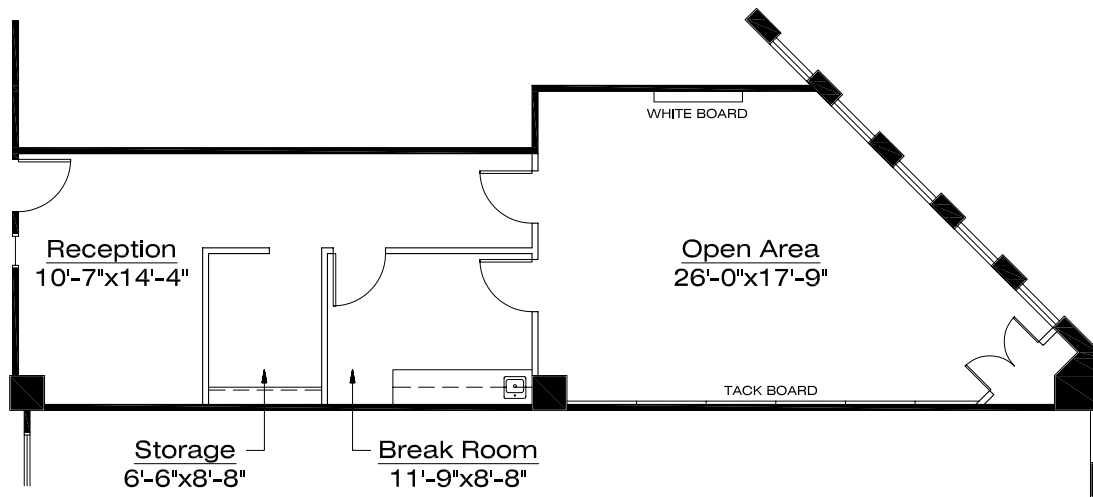

Presidents Plaza  
8600 Bryn Mawr - Suite 510n

Available Space = 1,118 RSF

#### SUITE FEATURES

- Elevator Lobby Exposure
- Open Plan
- Kitchen