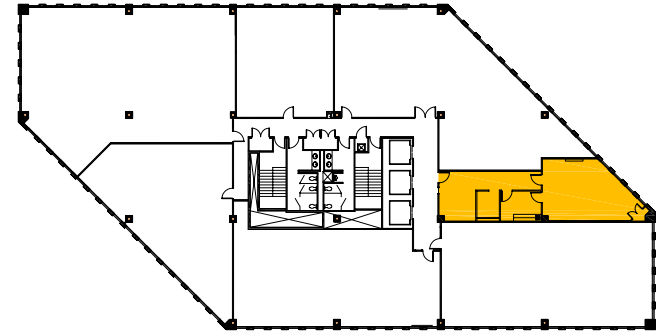

Presidents Plaza  
8600 Bryn Mawr - Suite 510n

Available Space = 1,118 RSF

#### SUITE FEATURES

- Elevator Lobby Exposure
- Open Plan
- Kitchen