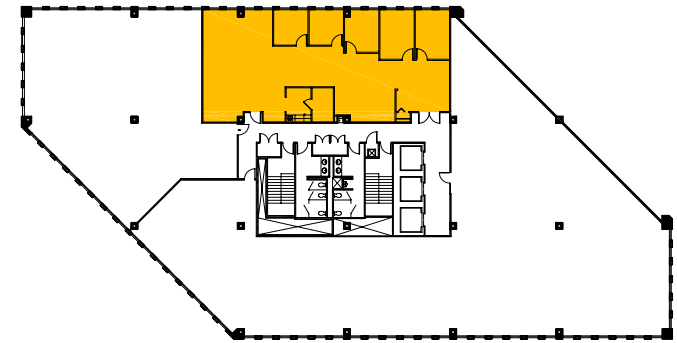

Presidents Plaza
8600 Bryn Mawr - Suite 410n

Available Space = 2,682 RSF

SUITE FEATURES

- Four Perimeter Offices
- Conference Room
- Large Open Area for Cube Work Stations
- Reception Area
- Kitchen
- Telecom Room

PRESIDENTS PLAZA FEATURES

- Chicago Address
- Walk to BlueLine "L" Train
- Four-Way Interchange
- Great Amenities
- Major Common Area Renovations in 2008

For More Information Contact:

- David Trumpy (773)308-1031
- Bill Debb (847)699-4410