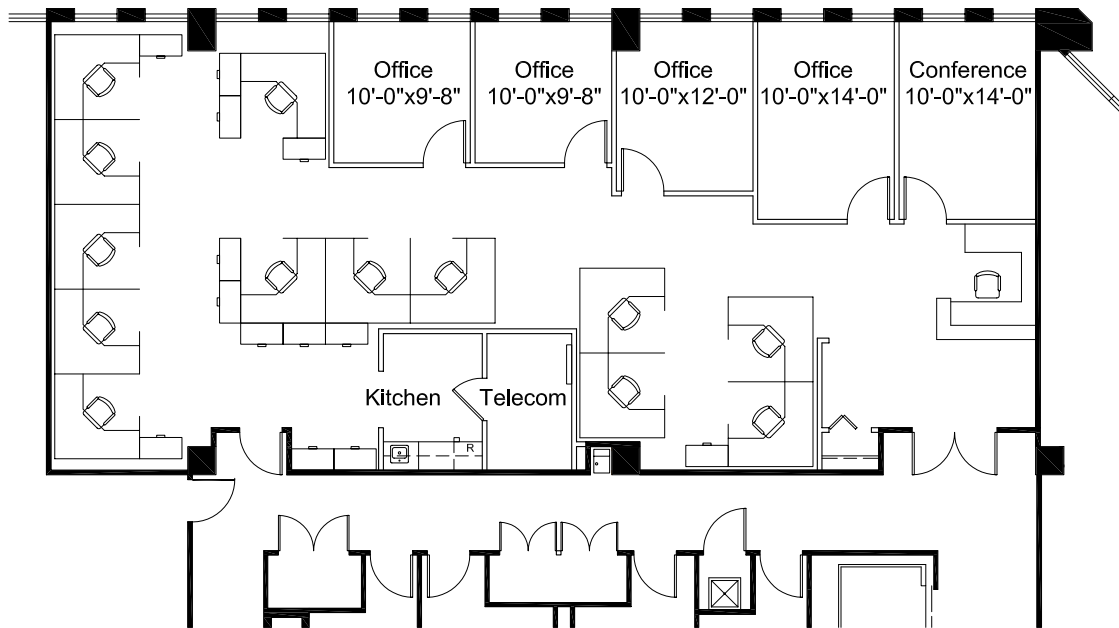

Presidents Plaza
8600 Bryn Mawr - Suite 410n

Available Space = 2,682 RSF

SUITE FEATURES

- Four Perimeter Offices
- Conference Room
- Large Open Area for Cube Work Stations
- Reception Area
- Kitchen
- Telecom Room

PRESIDENTS PLAZA FEATURES

- Chicago Address
- Walk to BlueLine "L" Train
- Four-Way Interchange
- Great Amenities
- Major Common Area Renovations in 2008

For More Information Contact:

- David Trumpy (773)308-1031
- Bill Debb (847)699-4410