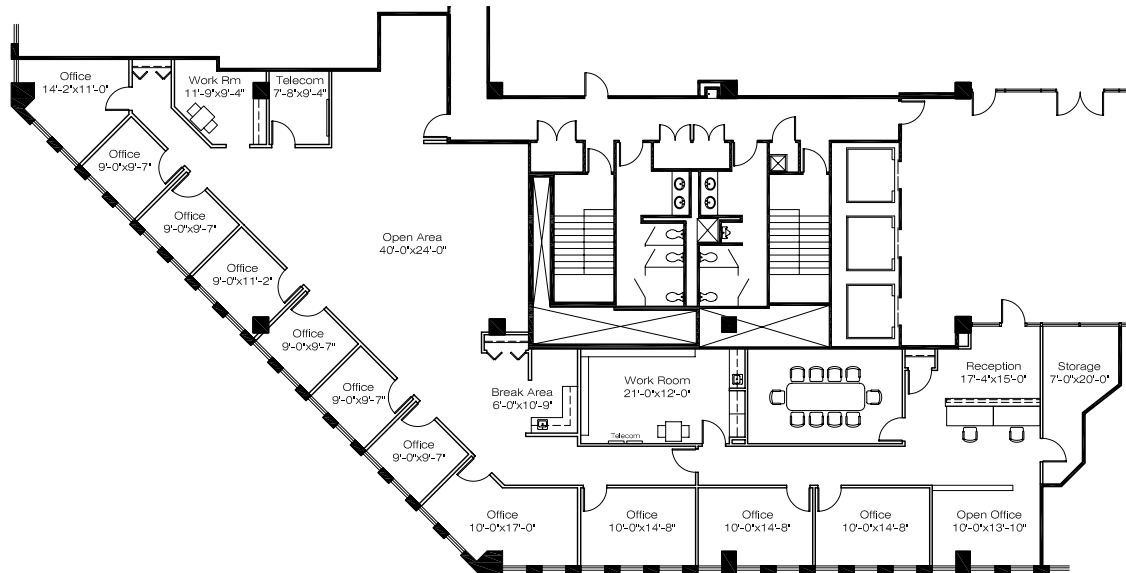

Presidents Plaza  
8600 Bryn Mawr - Suite 120n

Available Space = 5,324 RSF

### SUITE FEATURES

- Building Lobby Exposure
- 11 Private Offices
- Open Office "Cube" Area
- Reception
- Conference Room
- Kitchen
- Work Room
- Telecom Room

### PRESIDENTS PLAZA FEATURES

- Chicago Address
- Walk to Blueline "L" Train
- Four-Way Interchange
- Great Amenities
- Major Common Area Renovations in 2008

For More Information Contact:

- David Trumpy (773)308-1031
- Bill Debb (847)699-4410