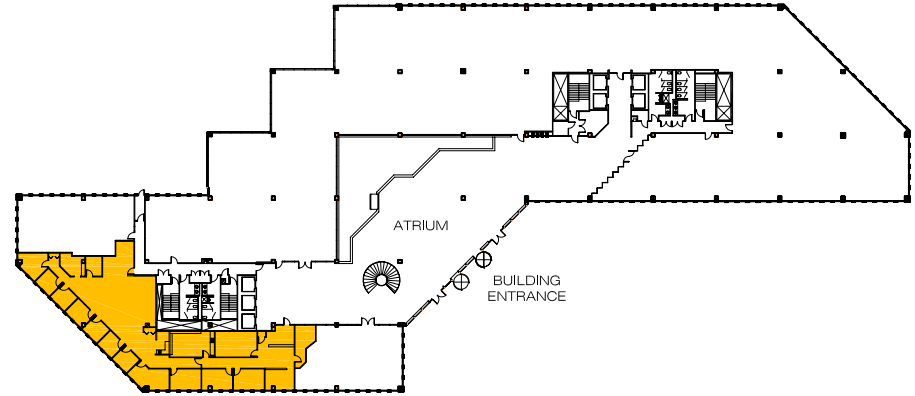

Presidents Plaza  
8600 Bryn Mawr - Suite 120n

Available Space = 5,324 RSF

### SUITE FEATURES

- Building Lobby Exposure
- 11 Private Offices
- Open Office "Cube" Area
- Reception
- Conference Room
- Kitchen
- Work Room
- Telecom Room